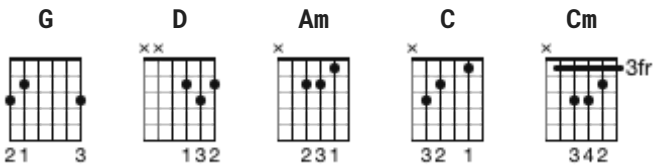

Driving On 9 Chords by The Breeders

Difficulty: beginner

Tuning: E A D G B E

CHORDS

The Breeders - Drivin' on 9 (1993)

Transcribed 7/6-2012 by Jon Malmin (jogusmal@hotmail.com)

Tuning: Standard E

[Intro]

G
Drivin' on 9
D
You could be a shadow
Am
Beneath the street light
C
Behind my home

[Verse]

G
Drivin' on 9
D
I sure miss you
Am
Pass a motel
C
Looking at the pines
G
Drivin' on 9
D
Looking for one thirty
Am
Maybe I passed it
C Cm
Go another mile